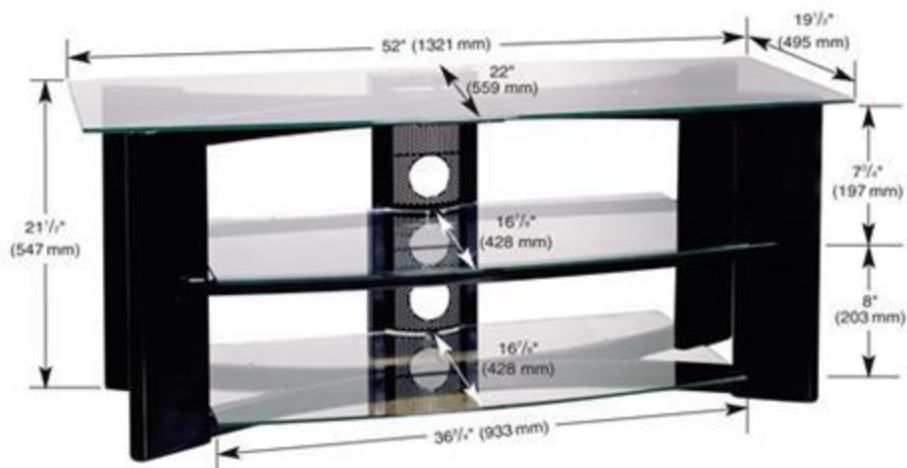

AVS-2752HG

High Gloss Black Audio Video System

Overall: 52" w x 21 1/2" h x 22" d	Usable Middle Shelf: 36 1/2" w x 7 1/2" h x 16 1/2" d	Usable Bottom Shelf: 36 1/2" w x 8" h x 16 1/2" d
---------------------------------------	--	--

Accommodates most TVs
up to 52", plus at least four
audio video components

Weight Capacity
of each lower shelf:
75 lbs. (34.1 kg)

All measurements are nominal usable space.
Specifications subject to change without notice.