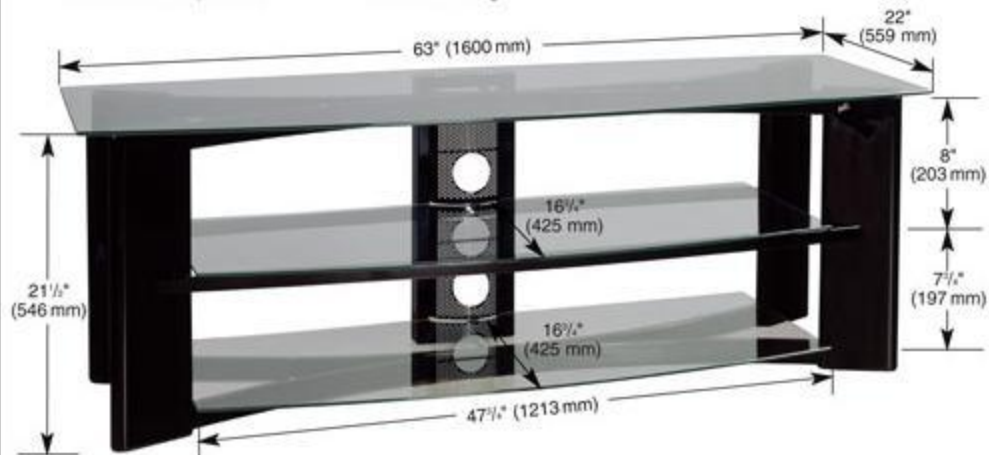

#### High Gloss Black Audio Video System

Overall:  
63" w x 21 1/2" h x 22" d

Usable Middle Shelf:  
47 1/2" w x 8" h x 16 1/2" d

Usable Bottom Shelf:  
47 1/2" w x 7 1/2" h x 16 1/2" d

Accommodates most TVs  
up to 63", plus at least four  
audio video components

Weight Capacity  
of each lower shelf:  
75 lbs. (34.1 kg)

All measurements are nominal usable space.  
Specifications subject to change without notice.