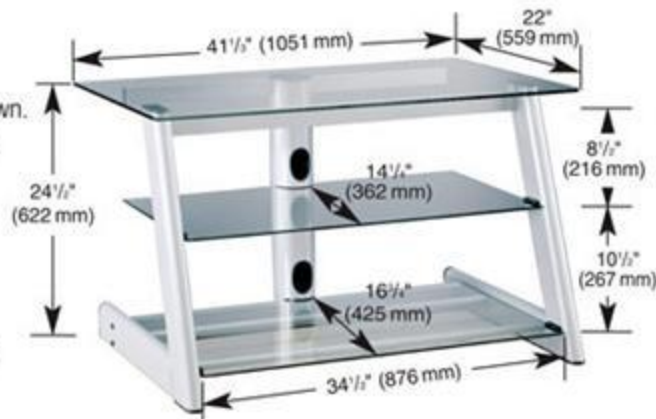

AVS-422

Metallic Finish Audio Video Systems

Overall: 41¹/₂" w x 24¹/₂" h x 22¹/₂" d

Accommodates most TVs up to 42", plus at least four audio video components

Usable Top Shelf: 41³/₈" w x 22" d

Usable Middle Shelf: 34¹/₂" w x 8¹/₂" h x 14¹/₄" d

Usable Bottom Shelf: 34¹/₂" w x 10¹/₂" h x 16³/₄" d

AVS-422T in Titanium Silver shown.
AVS-422B in Black also available.

Weight Capacity of each lower shelf:
50 lbs. (22.7 kg)

All measurements are nominal usable space.
Specifications subject to change without notice.