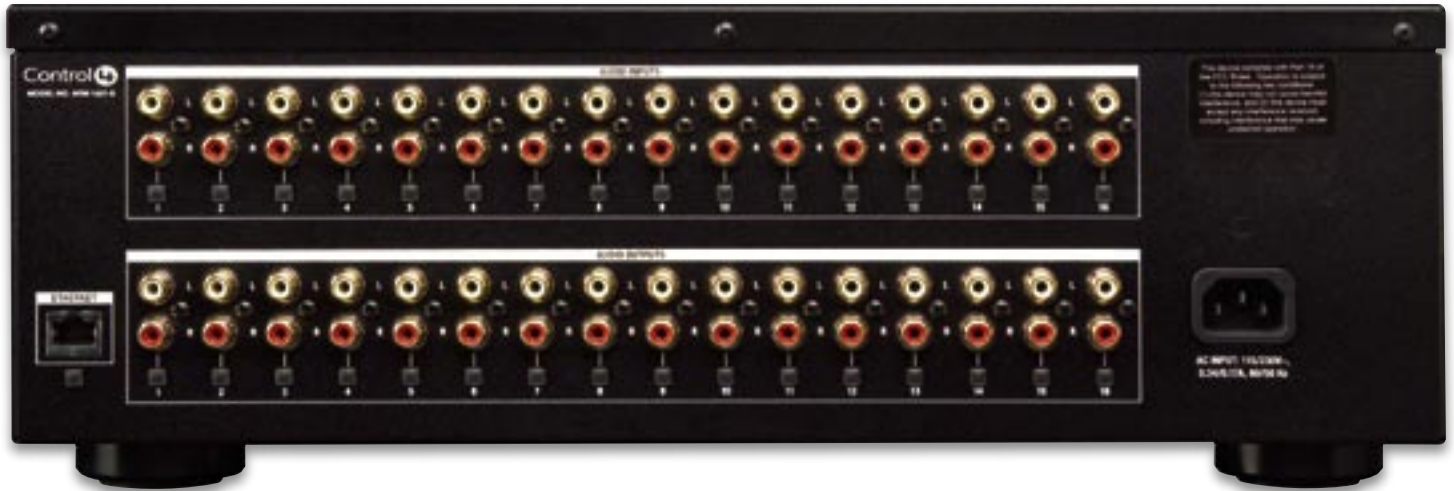

Audio Matrix Switch Simple Solution for Complex Audio Needs

The Control4® Audio Matrix Switch provides incredible capacity to intelligently control music throughout even the most demanding home. Featuring the power to switch up to 16 audio input sources to 16 output zones, the Audio Matrix Switch is a great solution for extensive multi-room audio distribution needs. And because of its seamless integration with other A/V components and the Control4 home automation system, it's never been easier to bring a complex audio system easily under control.

Easy To Install, Easy to Use

- **Control4 network integration** — Immediately controllable and easily updateable from any Control4 Keypad or Touch Screen.
- **Interactive LCD feedback** — User gets instant information about audio source and zone activity throughout the home.
- **EZ ID™** — LED indicators on the back of the component flash next to each connection when it's time to connect.

Easy to Control

- **Ultimate remote audio expansion** — Features the ability to switch up to 16 input sources to up to 16 output zones.
- **16 signal sensing stereo analog audio inputs** — Automatic detection of audio signals for custom programming and better audio zone management.
- **Standards-based control** — Devices throughout the home are controlled via communication over ZigBee™ (802.15.4) mesh networking or Ethernet.

Audio Matrix Switch

Technical Specifications

Model Number

- AVM-16S1-B

Communications

- Ethernet 10/100base-T, RJ45 jack
- ZigBee (802.15.4) wireless mesh networking

Inputs and Outputs

- Audio Inputs: 16 stereo pairs
- Audio Outputs: 16 stereo pairs